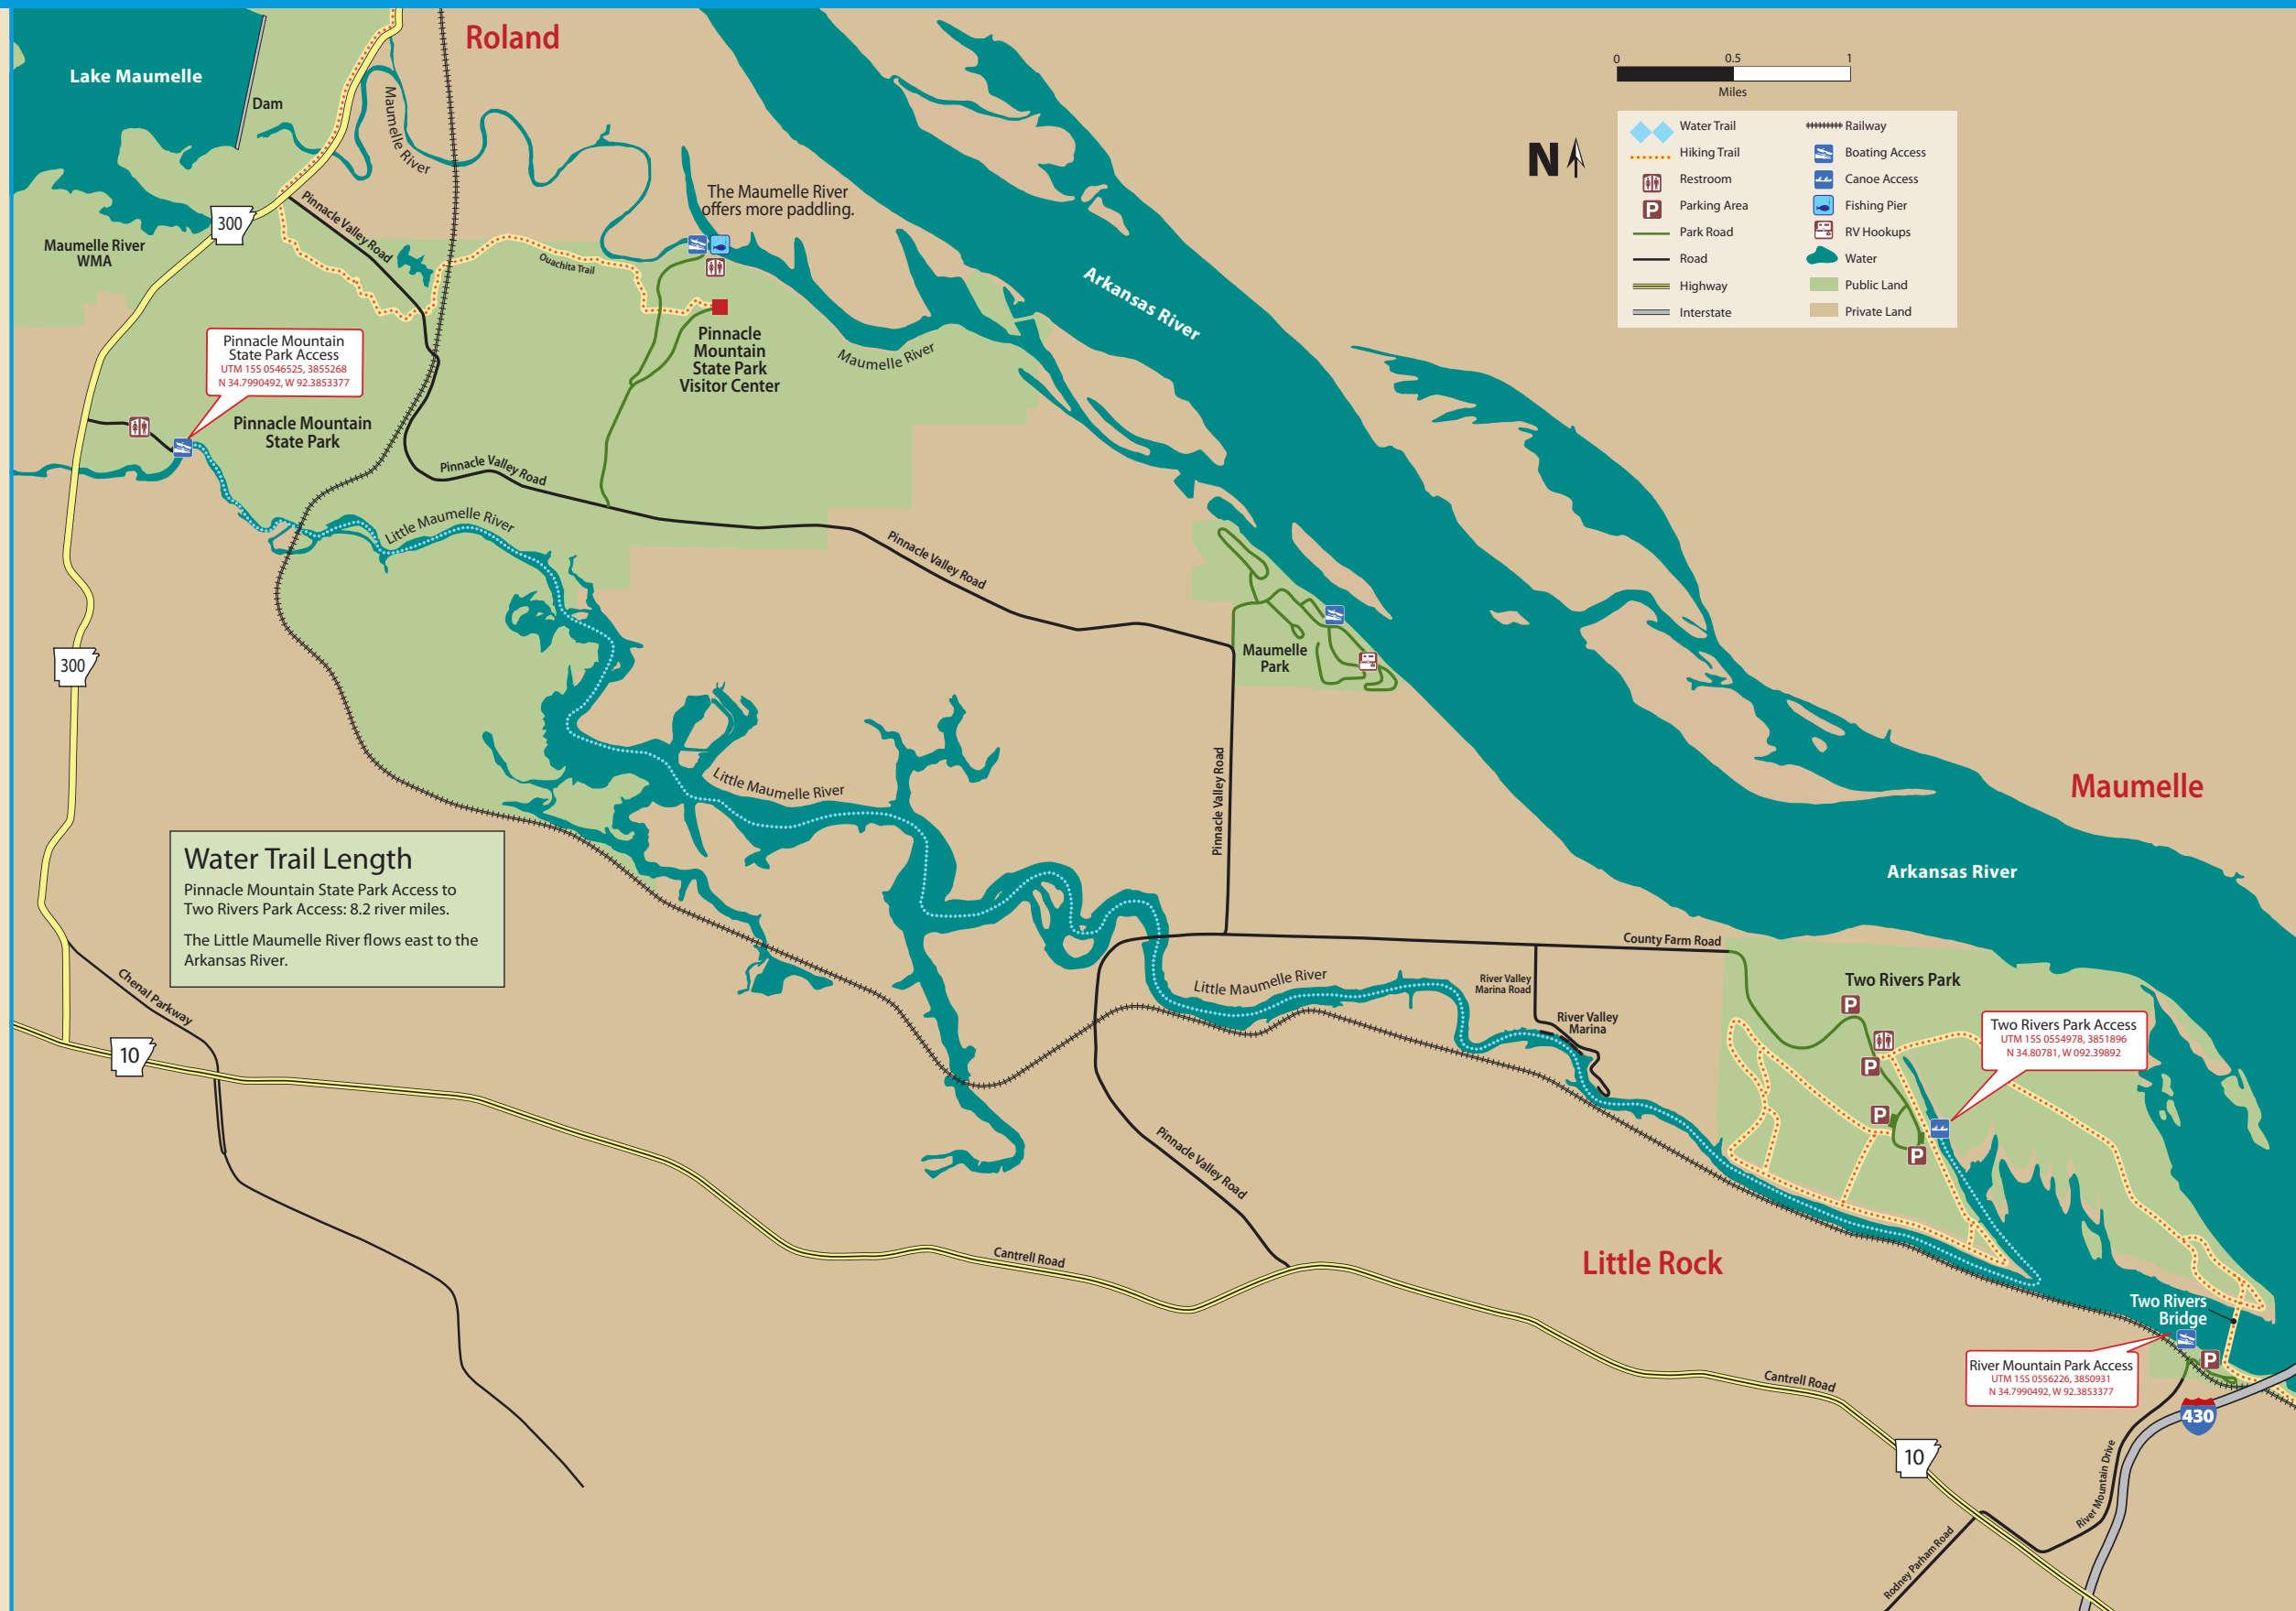

Little Maumelle River Water Trail

IMPORTANT NUMBERS

- Pulaski County EMS.....911
- Pulaski County Sheriff's Office.....501-945-1268
- Wildlife Hotline.....800-440-1477
- Pinnacle Mountain State Park.....501-868-5806
- Pinnacle Mountain State Park (emergency).....501-367-0064